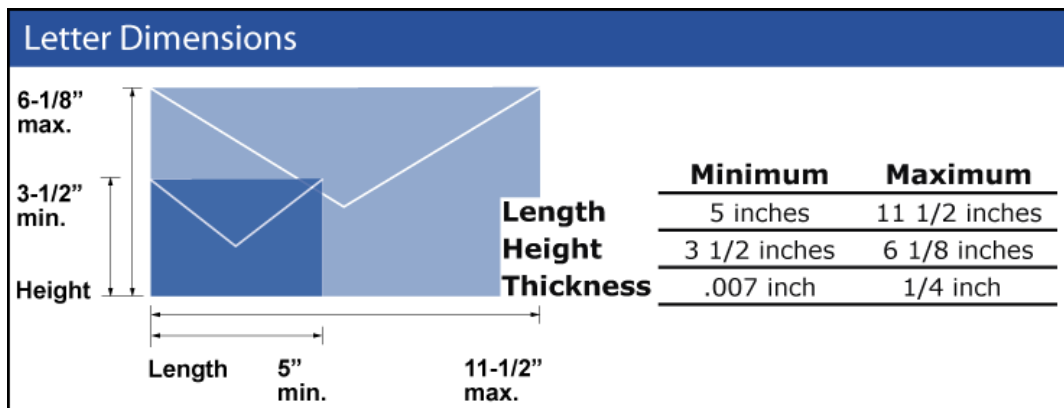

## FIRST CLASS MAIL LETTERS MAADC (Non-Automation, Machinable)

Weight Not Over (ounces)	First-Class Letters Mixed AADC (Nonautomation)	
	Full Rate Metered	MAADC (Non-Automation) Rate
1	\$0.570	\$0.526
2	\$0.810	\$0.526
3	\$1.050	\$0.526
3.5	\$1.290	\$0.526

First-Class letters that exceed 1/4" thickness will be subject to Flats (oversized mail) pricing.